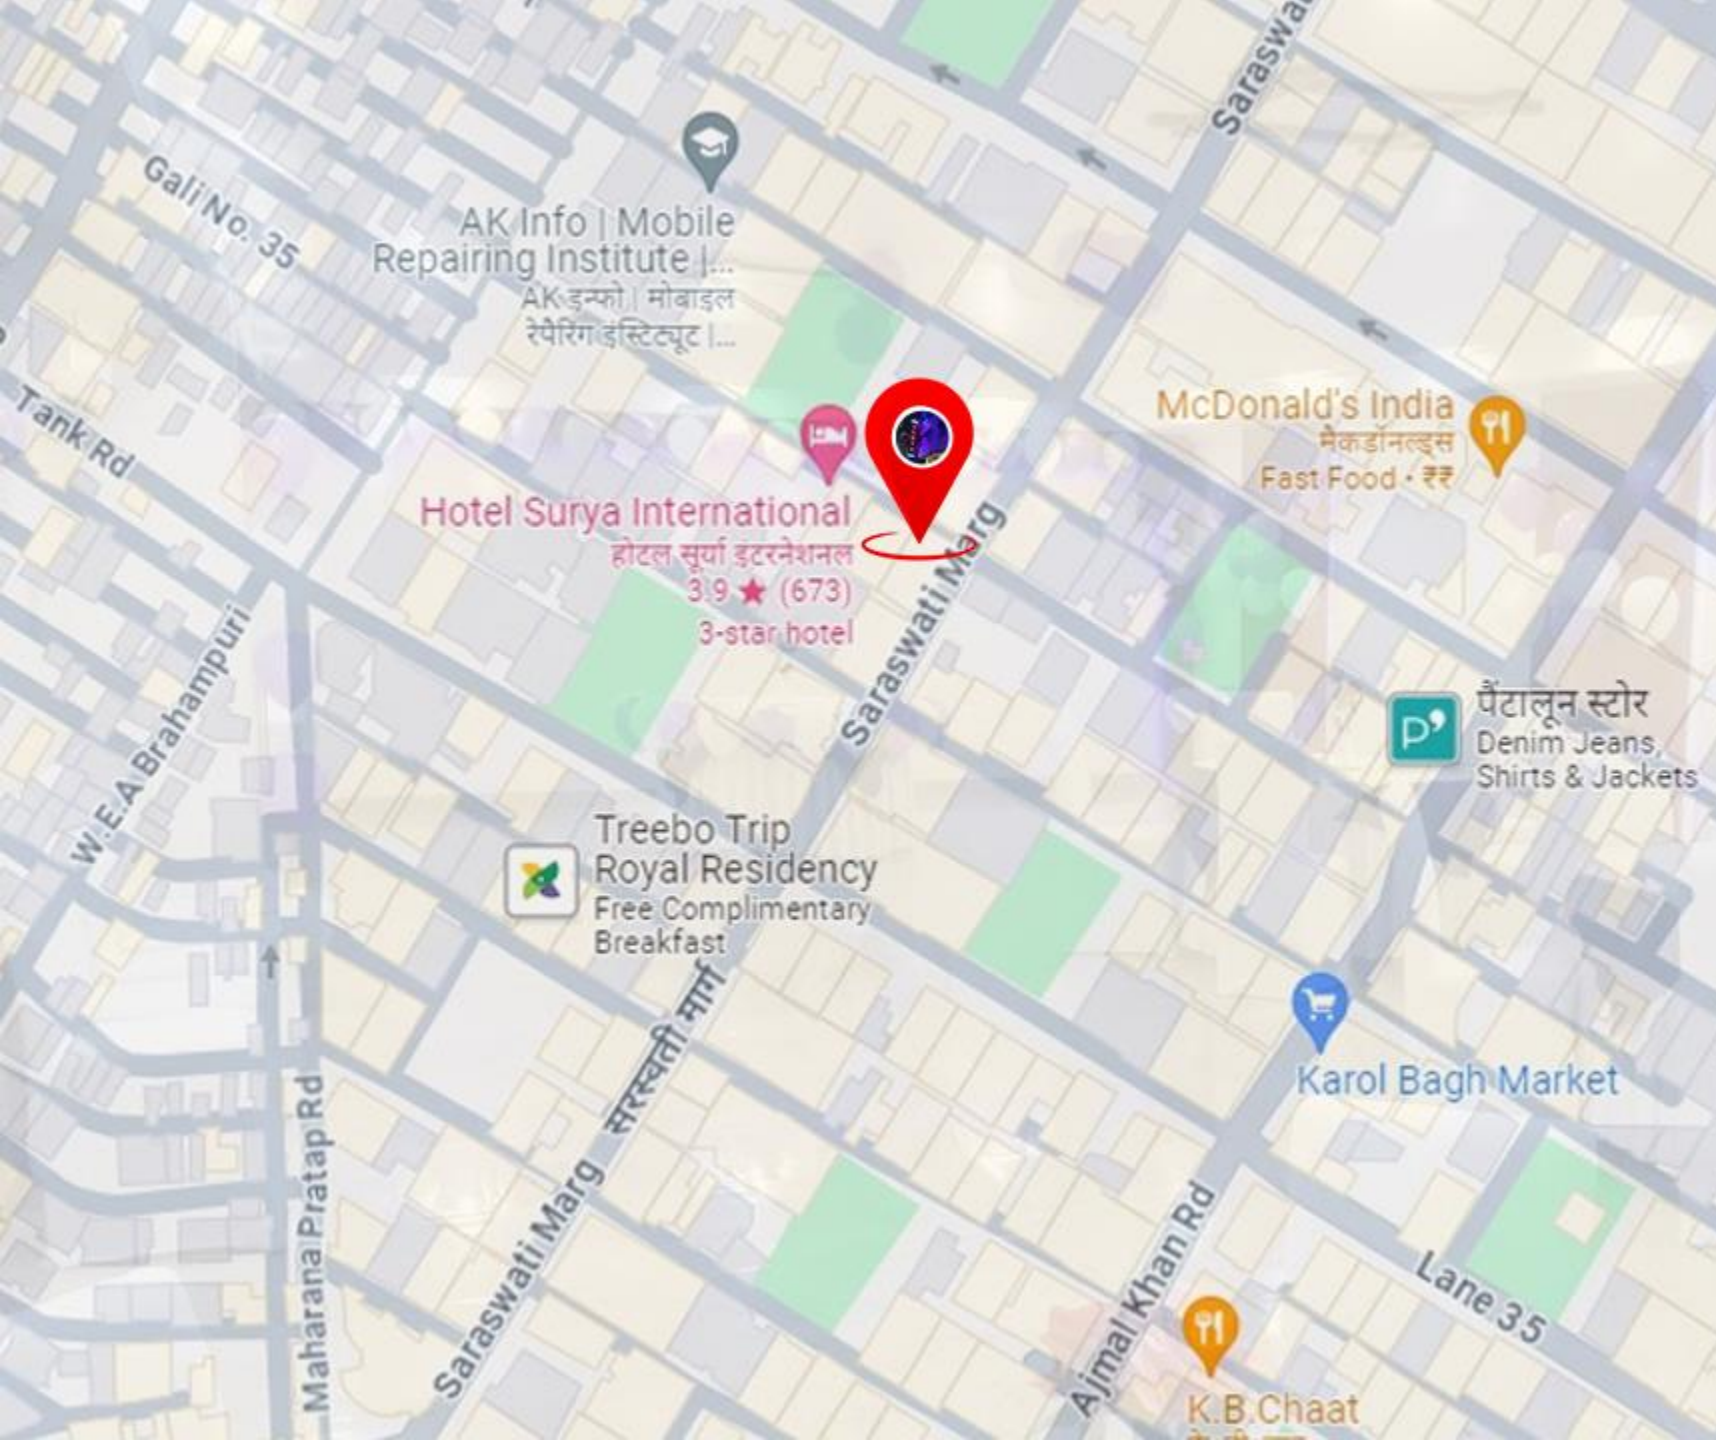

INTERNATIONAL AND DOMESTIC GUEST

[Please click here for additional information](#)

NEARBY ATTRACTIONS

JHANDEWALA DEVI MANDIR
15 MIN (2.7 KM)

SHRI HANUMAN MANDIR
34 MIN (7.0 KM)

INDIA GATE
27 MIN (8.2 KM)

RED FORT
33 MIN (7.8 KM)

KROL BAGH MARKET
2 MIN (240 M)

GAFFAR MARKET
4 MIN (500 M)

✉ info@hotelsuryainternational.com

☎ +91- 9999663111

🌐 www.hotelsuryainternational.com

[Please click here for additional information](#)