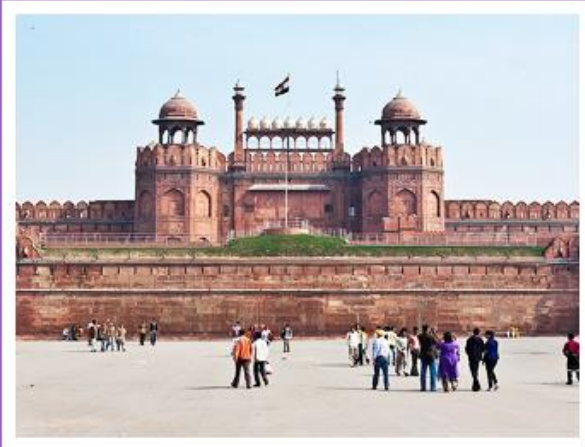

INTERNATIONAL AND DOMESTIC GUEST

[Please click here for additional information](#)

NEARBY ATTRACTIONS

JHANDEWALA DEVI MANDIR
15 MIN (2.7 KM)

SHRI HANUMAN MANDIR
34 MIN (7.0 KM)

INDIA GATE
27 MIN (8.2 KM)

RED FORT
33 MIN (7.8 KM)